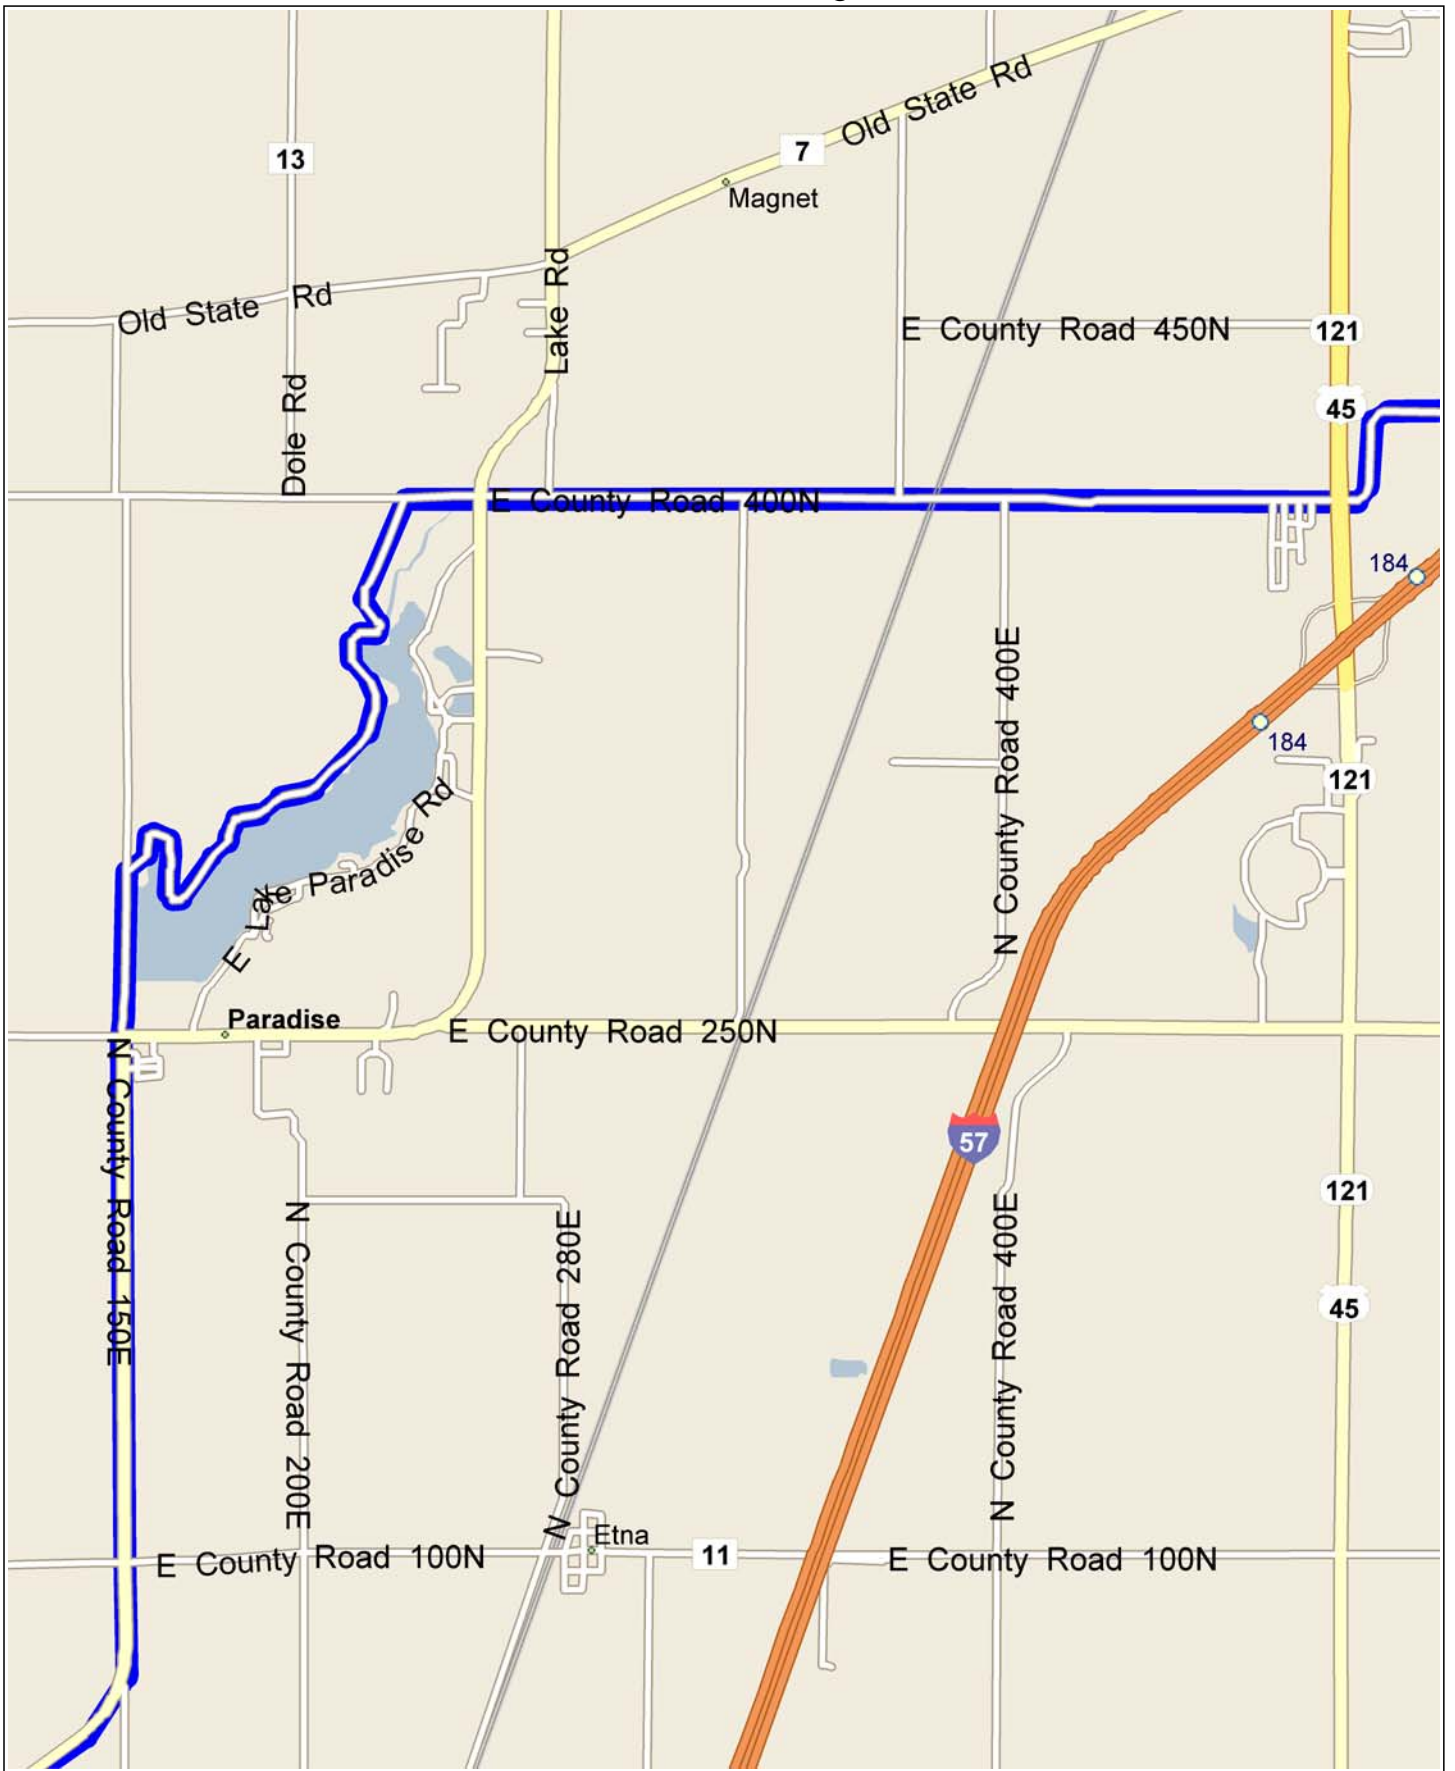

Mattoon to Neoga

304 Essex Ave, Mat...
304 Essex Ave
Mattoon, IL 61938

Mattoon to Neoga

0 mi 0.5 1 1.5

Mattoon to Neoga