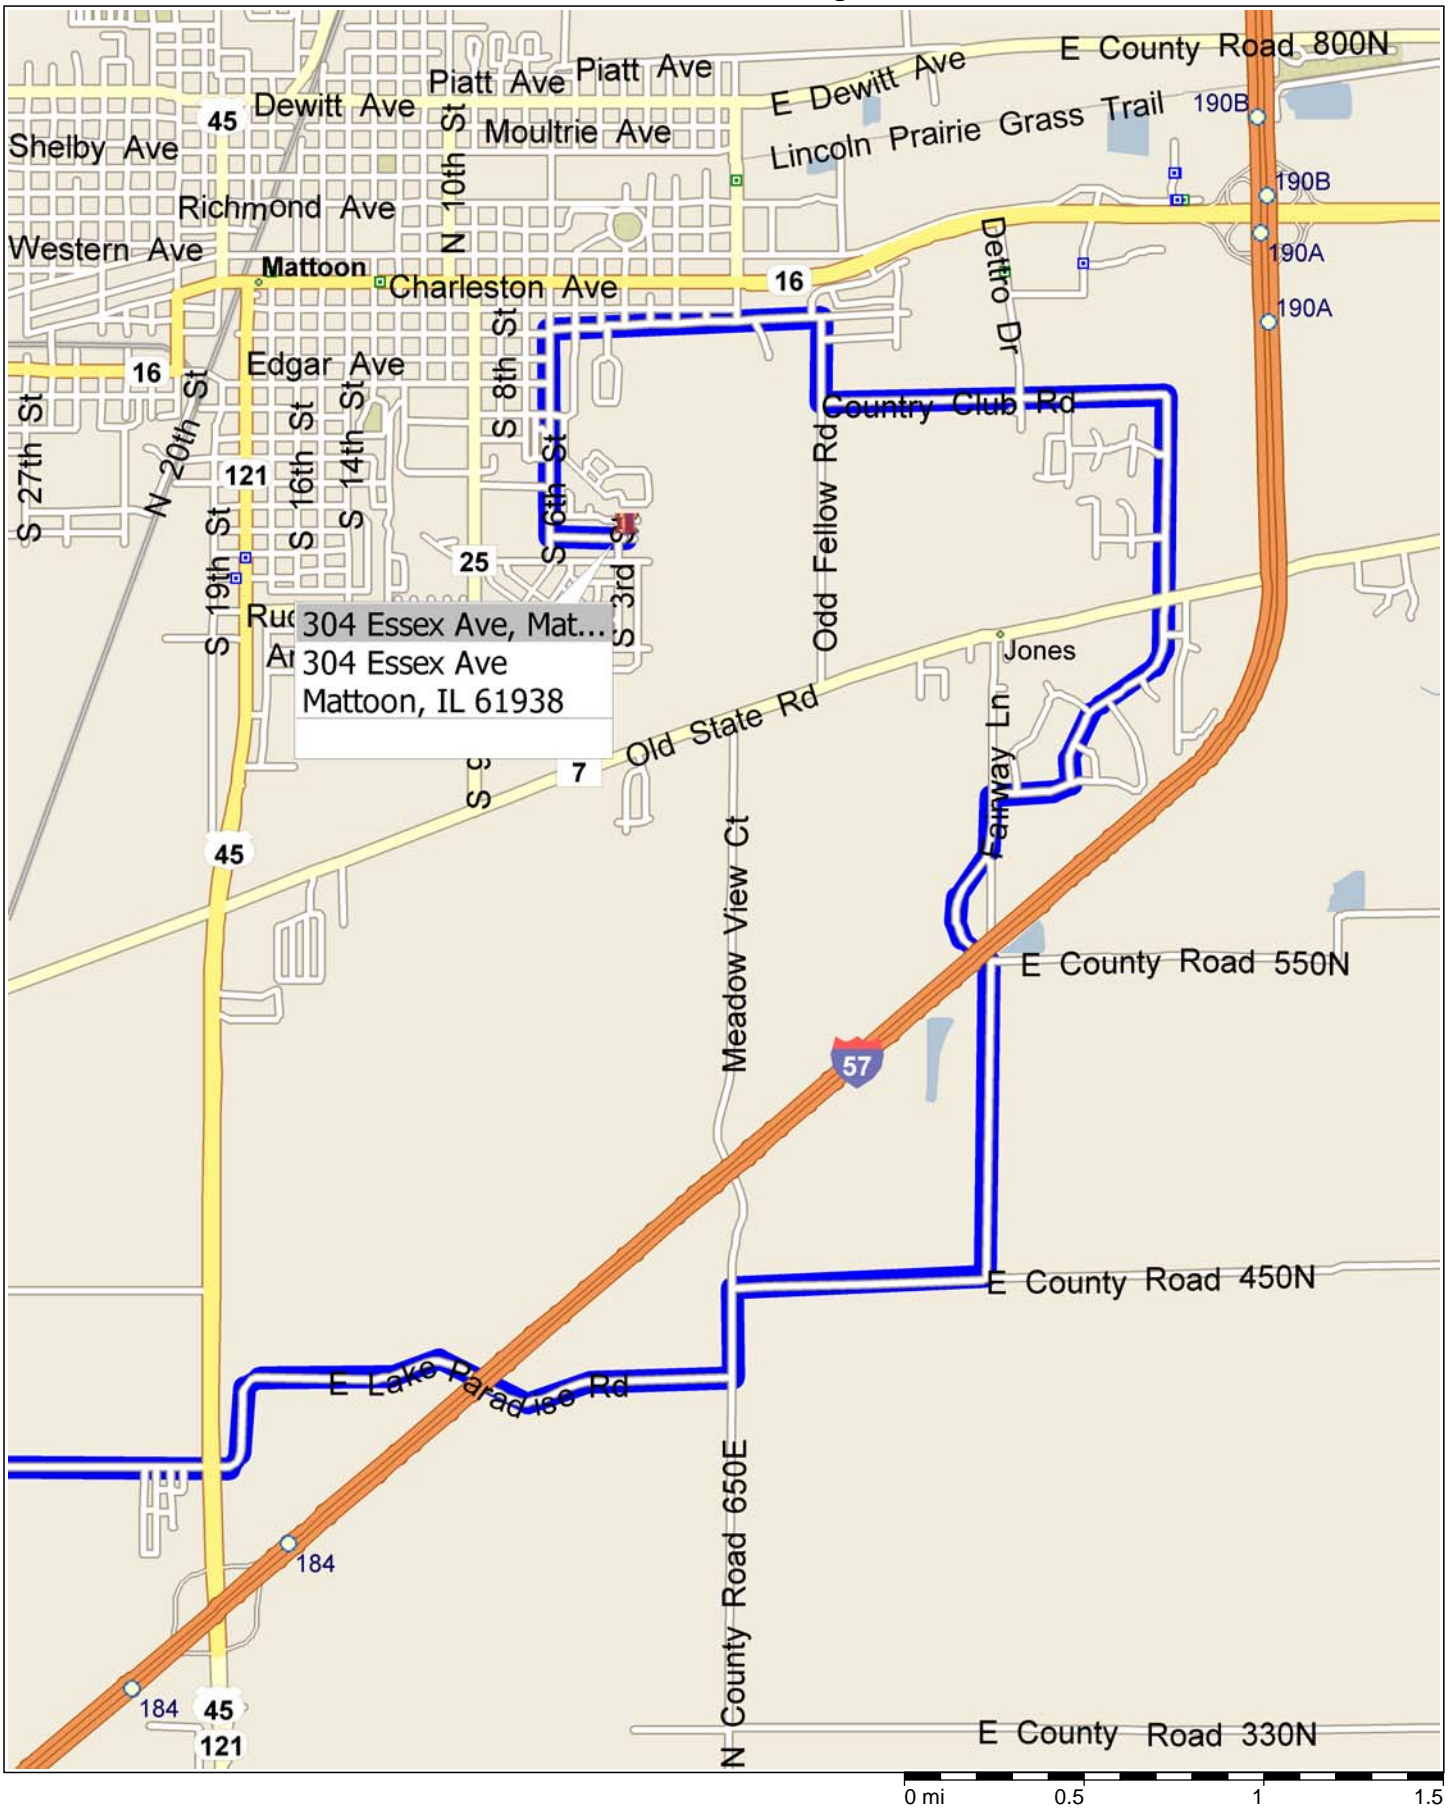

Mattoon to Neoga

304 Essex Ave, Mat...
304 Essex Ave
Mattoon, IL 61938

Mattoon to Neoga

0 mi 0.5 1 1.5

Mattoon to Neoga